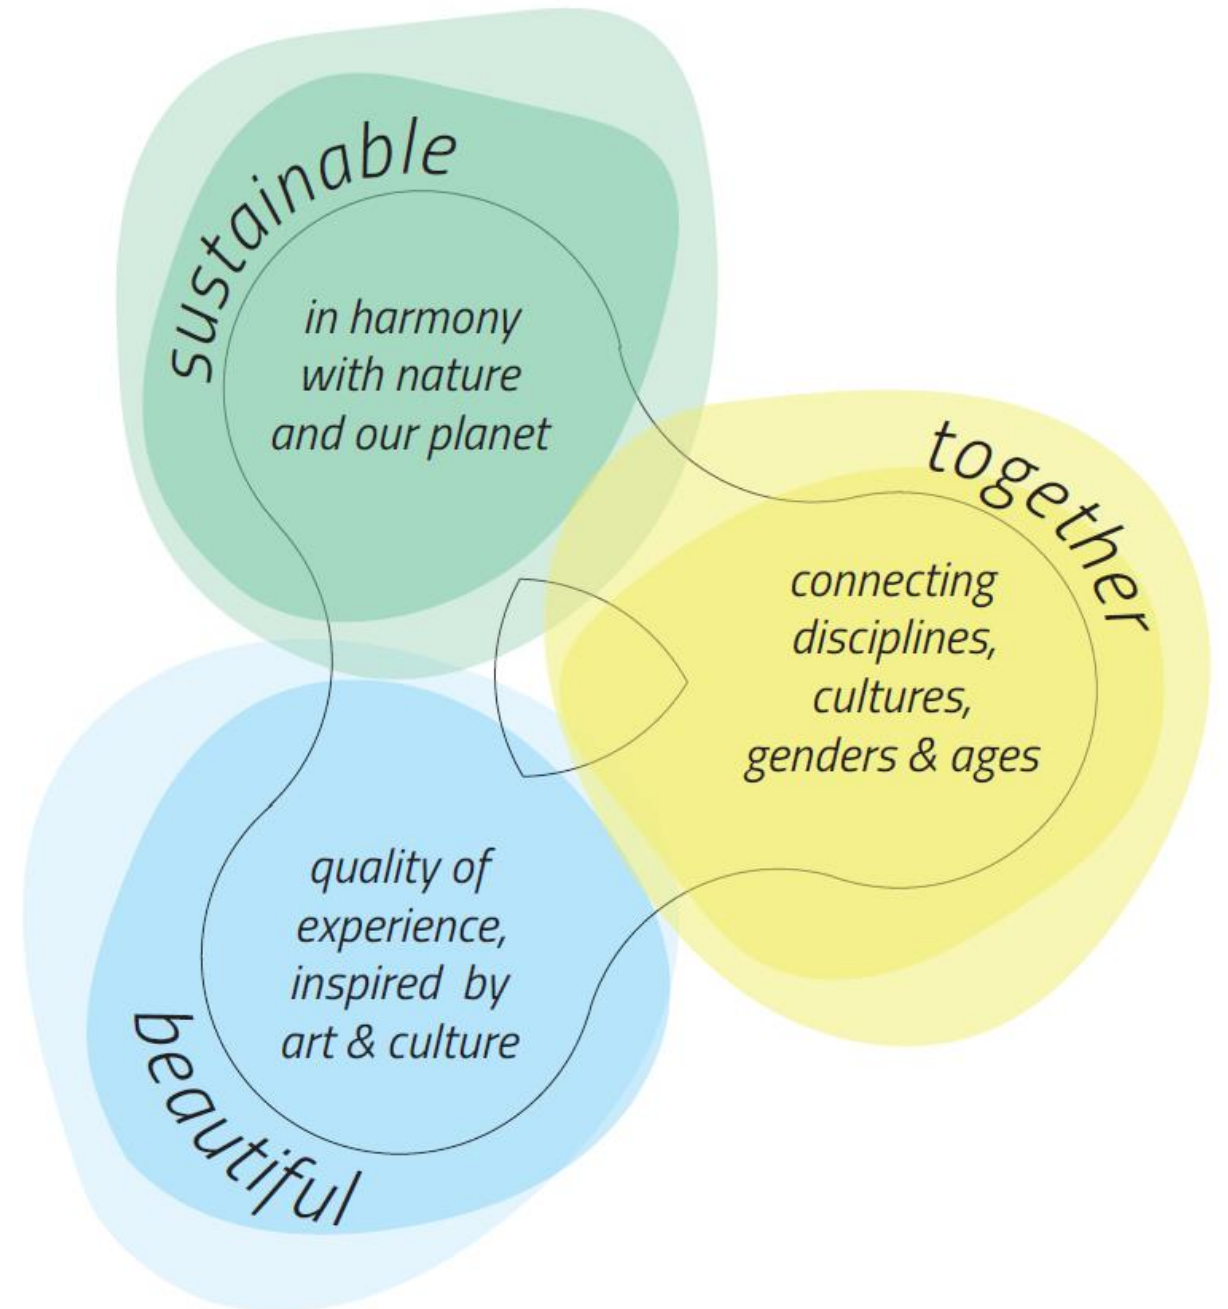

New European Bauhaus

From concept to action

Borislava Woodford

Joint Research Centre, EC

Eurada, December 11, 2023