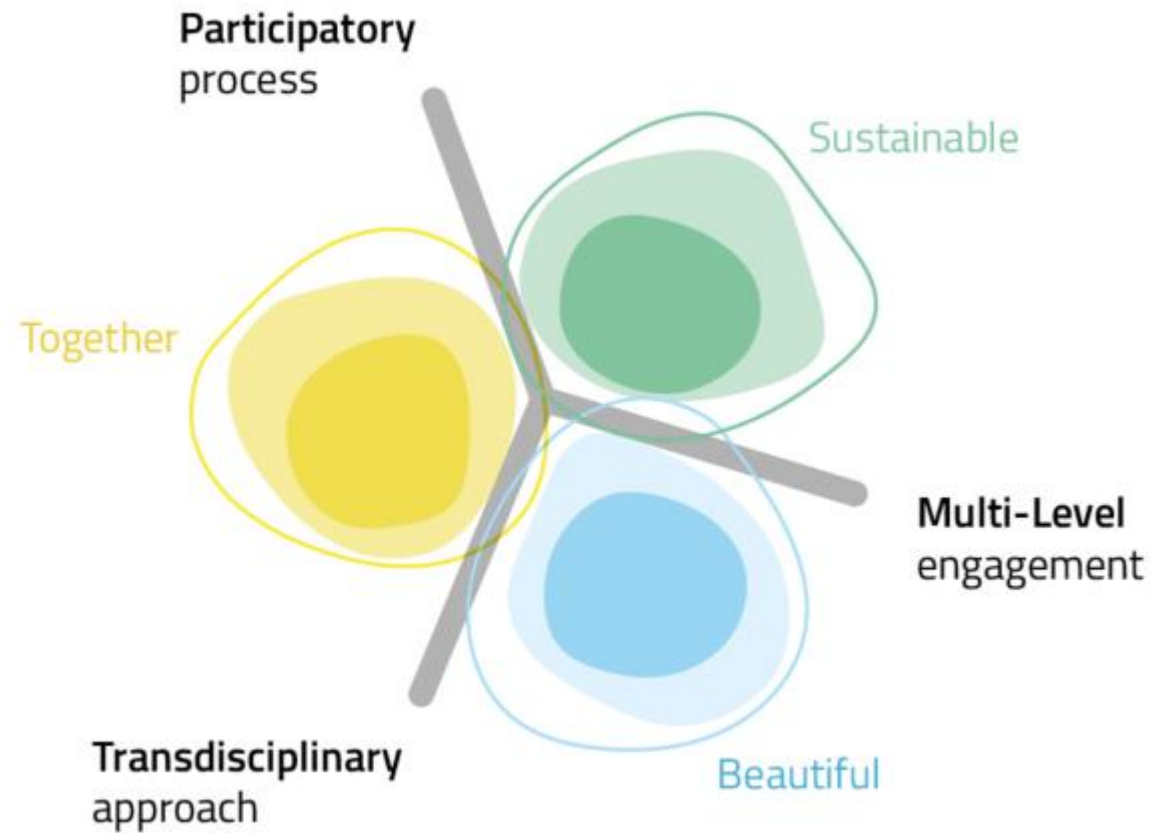

New European Bauhaus Compass