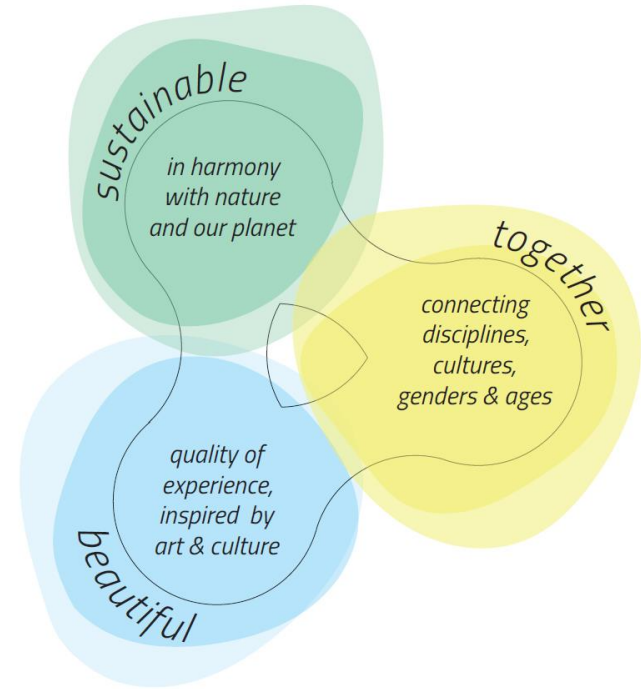

Thematic axes of the transformation path:

- Reconnecting with nature
- Regaining a sense of belonging
- Prioritising the places and people that need it the most
- The need for long term, life cycle thinking in the industrial ecosystem

The participants reflected on radical, yet possible, human actions leading to a better use of space and resources. In particular, they discussed new ways of living, and how to go beyond the conviction that the future of the humankind is bound to already existing solutions.