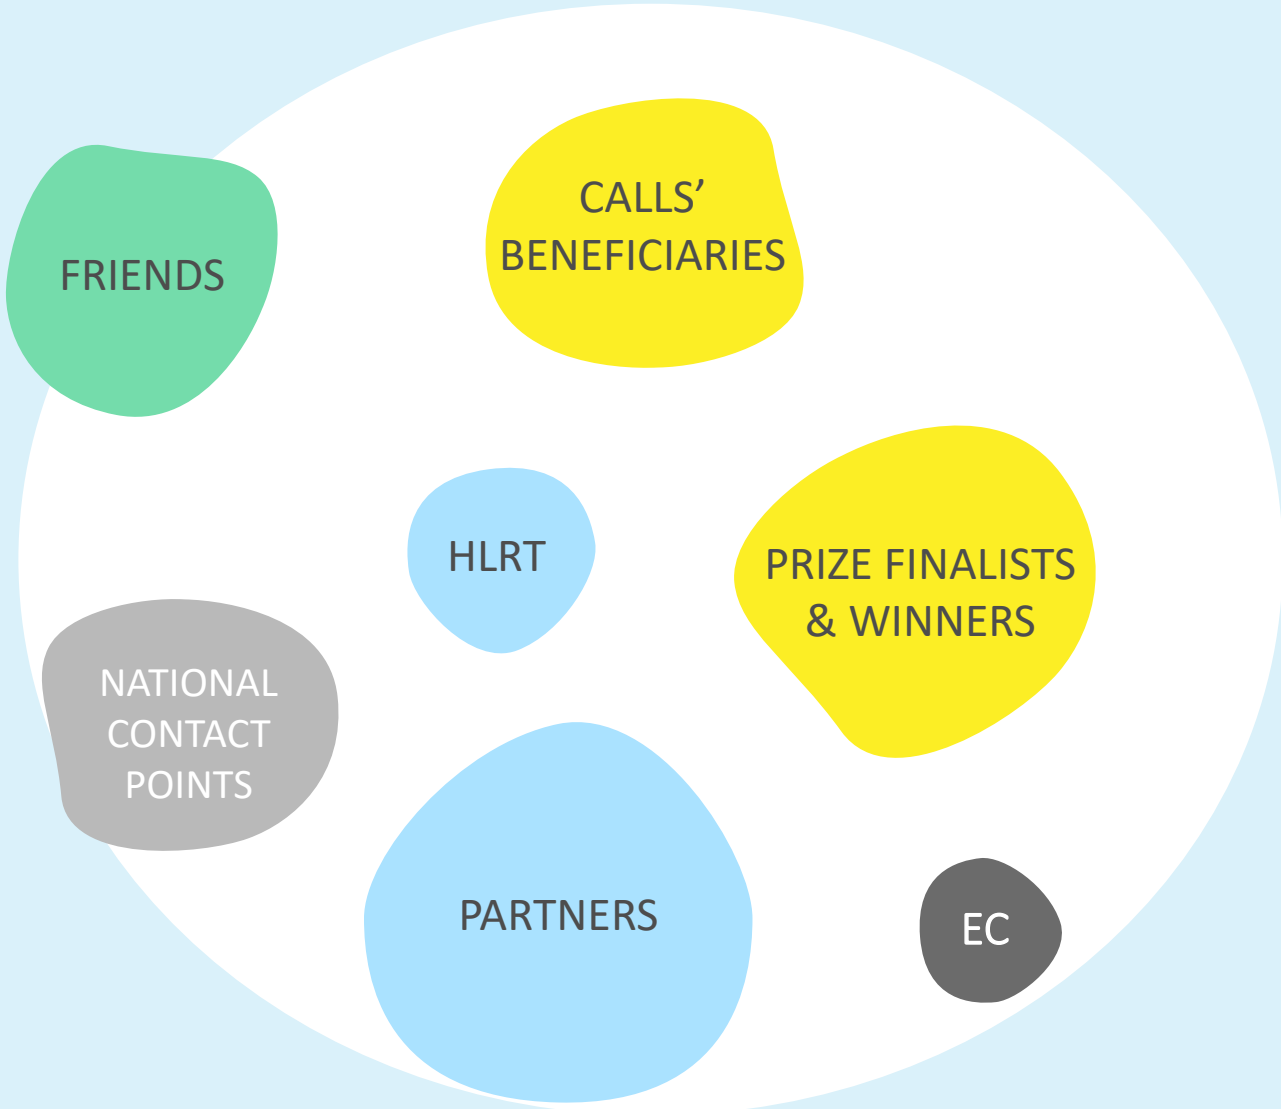

NEB Community

- **750+** **Official Partners**
  non political and non-for profit organisations
- **19** **Members of the High-Level Round Table**
  practitioners in different fields relevant to NEB
- **173** **NEB Prize winners & finalists**
  promoters of inspiring projects illustrating the NEB triangle of values
- **27** **National Contact Points**
  public authorities coordinating national efforts to implement the initiative
- **160+** **Friends**
  companies and public authorities
- > **NEB dedicated calls' beneficiaries**
- > **NEB Team & other relevant EC colleagues**