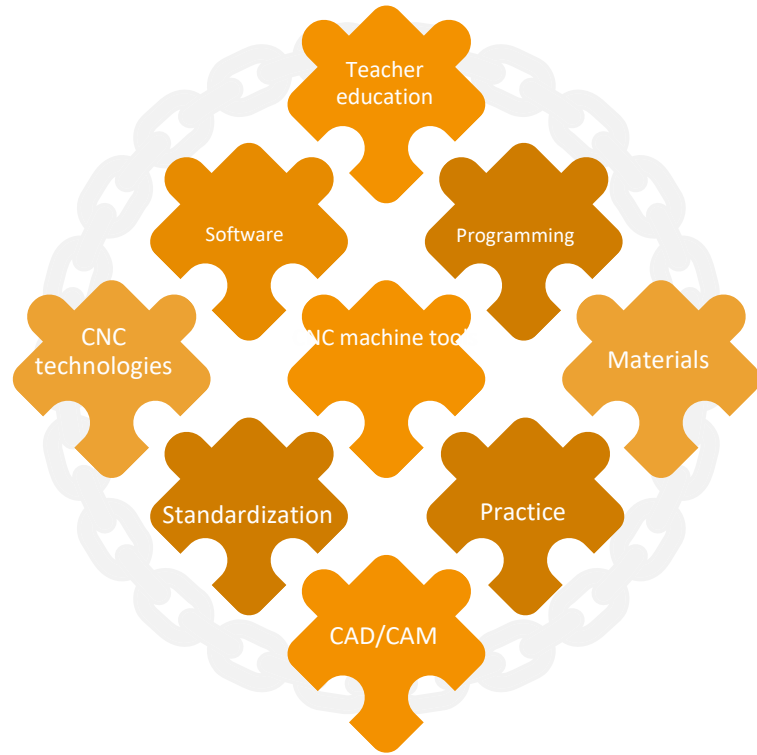

Industrial factories

Professional environment

Society

CNC + AR
HYBRID

Method of
„Spiral of knowledge”

Let's cooperate!

Contact:

■ s.rynkiewicz@evoluma.pl